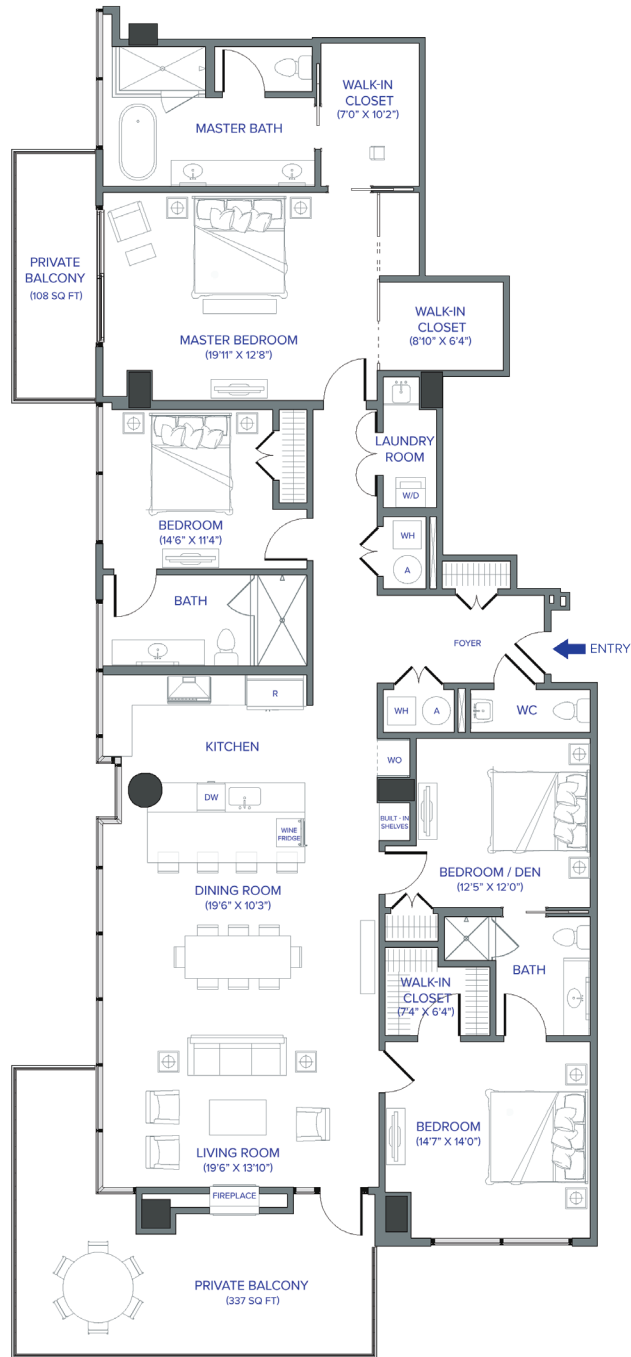

# RESIDENCE 6C

2537 SQ. FT.

4 BEDROOMS

3.5 BATHS

40 WEST  
12TH

---

---

---